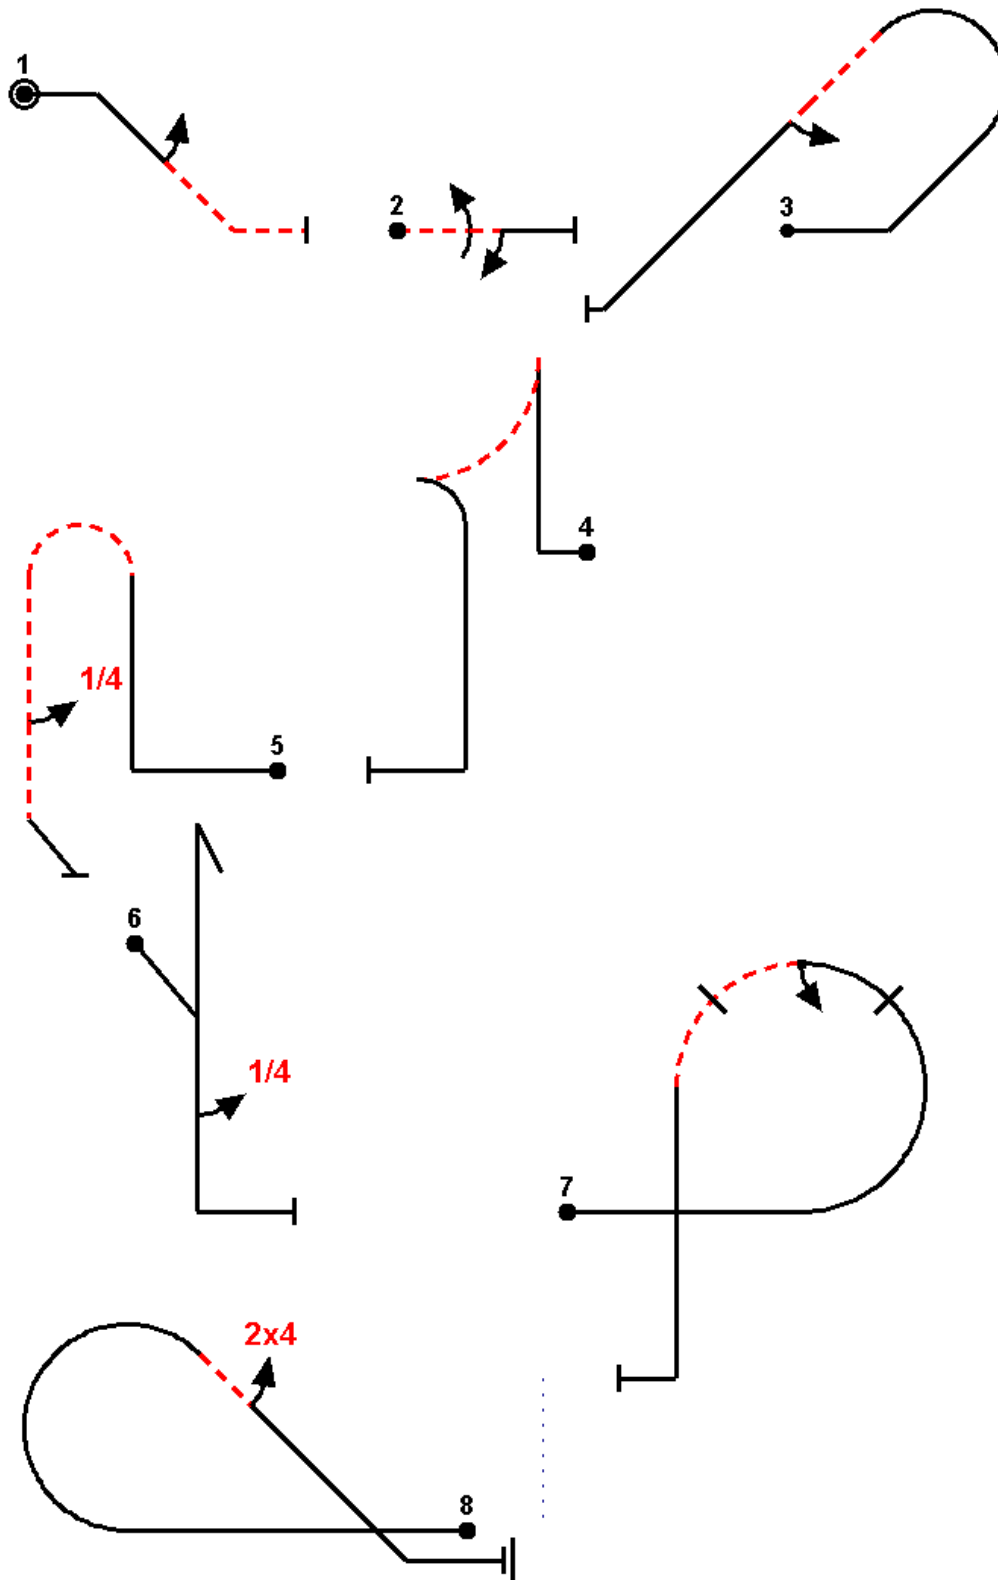

Pilot ID #

Known

Unlimited

Flight #

No	Catalog No	K	Tot K
1	1.13.3	8	14
	9.1.4.2	6	sf 7
2	1.11.4	2	20
	9.1.3.4	12	sf 7
	9.1.3.2	6	
3	8.414.1	12	18
	9.1.4.2	6	sf 7
4	6.22.1	17	sf 6
5	8.43.1	15	18
	9.1.5.1	3	sf 7
6	5.21.1	17	20
	9.1.5.1	3	sf 5
7	8.622.1	13	19
	9.1.3.2	6	sf 7
8	8.56.1	10	18
	9.4.4.2	8	sf 7

---Total K= 144 ---

Total K = 144 (14k@1,20k@2)

Olan v6.0 © M. Golan http://www.aerobatics.org.il/olan

2014 Verification Rules unavailable to verify sequence: 14 civa-glider:unlimited.know

id2- -1,2 db2 ita pb4/ h4 p(2) c24